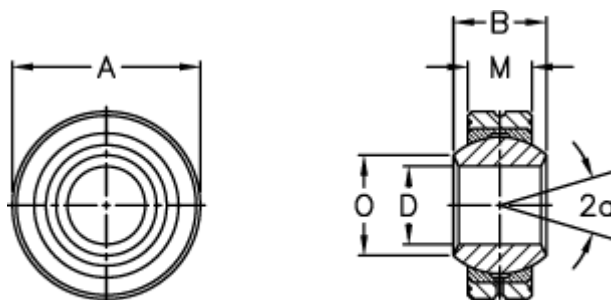

Article number: 03401030

Description: Fluro Rod end GLXS 30

Measures

Str. 3-4 uden smørerille

A	= 66
a (degrees)	= 17
B	= 37
D	= 30
Dynamic load C (kN)	= 64
M	= 25
O	= 34.8
Permissible rpm	= 370

Static load C0 (kN)	= 381
Weight	= 540